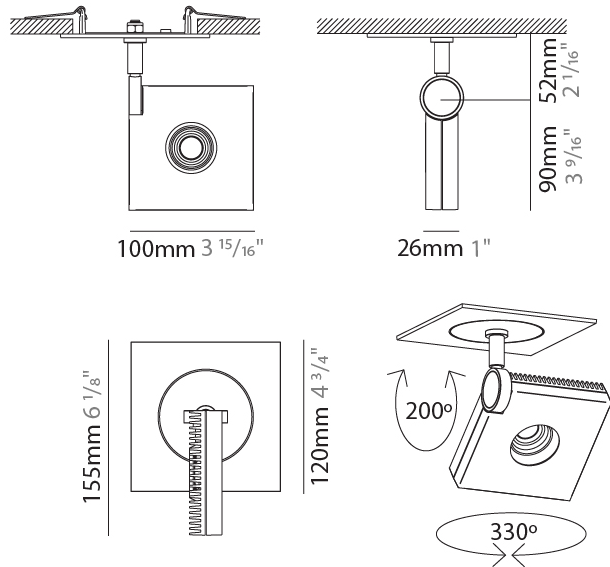

BRIDGE SINGLE SURFACE

D92111

base number

1. To build a product code in our configurator select the specify button on the base model # product page
2. To build a manual product code on this datasheet choose from the options listed below in blue font and add the suffix to the base model #

GENERAL

Series: Bridge
Subseries: Bridge Single
Brand: Milan
Division: Design
Mounting Type: Surface
Mounting Location: Ceiling
Subcategory: Spots

PHYSICAL

Shape: Rectangle
Length (mm): 120
Length (in): 4 ¾
Width (mm): 100
Width (in): 3 15/16
Extension (mm): 142
Extension (in): 5 9/16
Light Distribution: Adjustable / Direct
Weight (kg): 0.5
Weight (lbs): 1.2
Fixture Finish: WHI
Fixture Material: Aluminum

ELECTRICAL

Lamp Type: LED
Total Output Wattage (W): 10
Dimming: Tri-Mode (Non-Dimming and Phase Dimming (120Vac only) and 0-10V Dimming)
Driver Included: Yes
Driver Location: External
Driver Type: Constant Current - 120 / 277Vac
Driver Class: Class 2
Housing: ENCP3
Input Voltage (V): 120 - 277
Constant Current (mA): 350

LED

Number of LEDs: 1
Color Temperature (°K): 3000
Max. Delivered Lumen (lm): 1010
CRI: >80 CRI
Lamp Life (hrs): 50000

OPTICAL

Reflector°: 50

RATINGS AND CERTIFICATIONS

Certified By: CSA Certified to UL and CSA Standards
IP rating: IP20