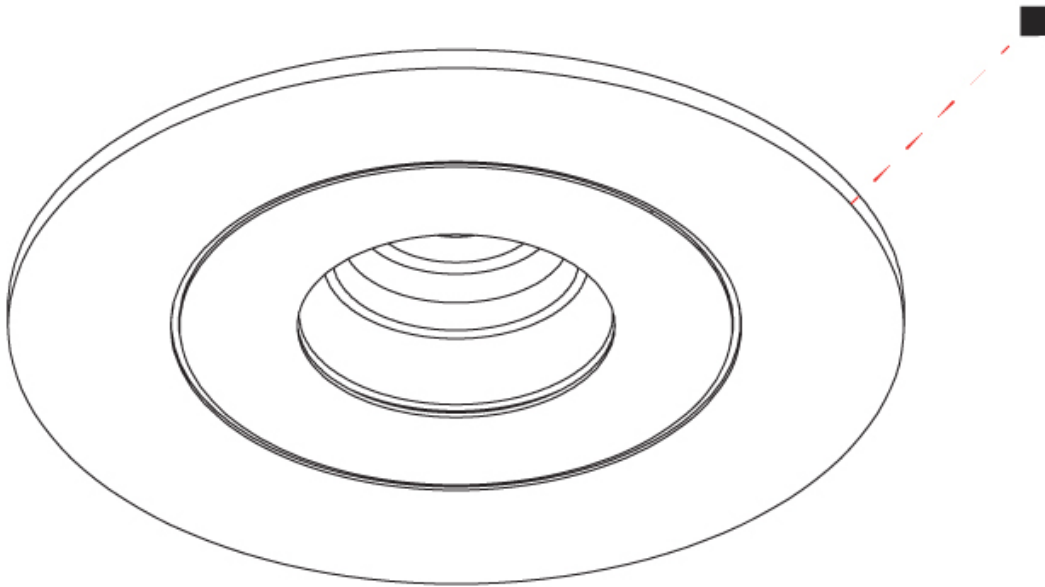

BRIDGE SINGLE RECESSED

D92117

PROJECT

TYPE

SPECIFIER

QUANTITY

DATE

D