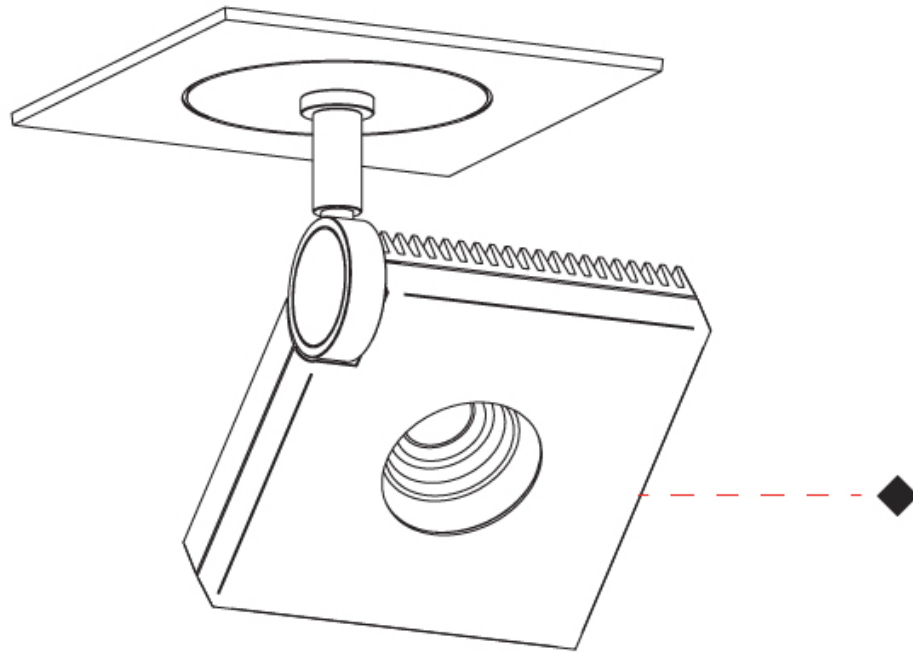

BRIDGE SINGLE SURFACE

D92111

PROJECT	_____
TYPE	_____
SPECIFIER	_____
QUANTITY	_____
DATE	_____

D