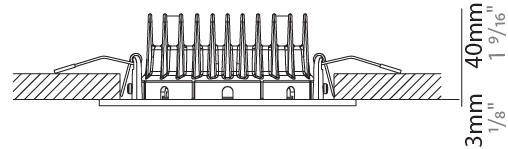

Ø120mm 4 3/4"