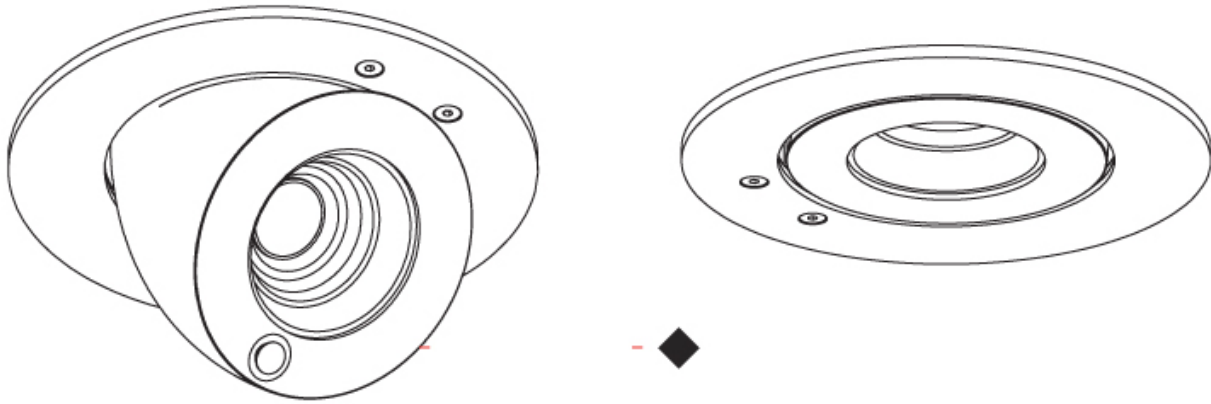

BRIDGE SINGLE RECESSED

D92116

PROJECT _____

TYPE _____

SPECIFIER _____

QUANTITY _____

DATE _____