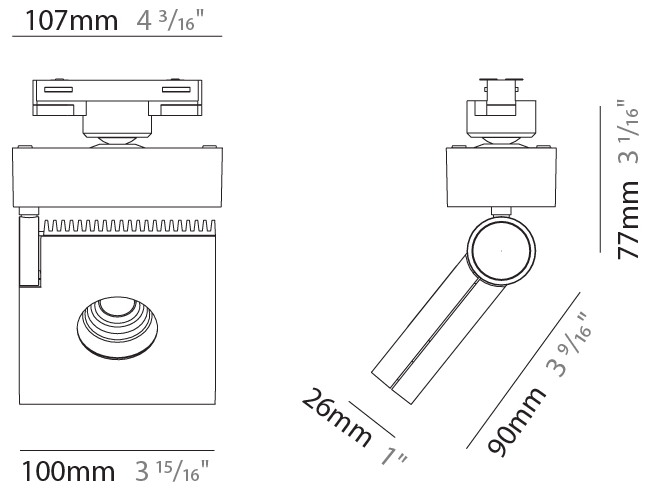

BRIDGE SINGLE TRACK

D96043

base number

1. To build a product code in our configurator select the specify button on the base model # product page
2. To build a manual product code on this datasheet choose from the options listed below in blue font and add the suffix to the base model #

GENERAL

Series: Bridge
Subseries: Bridge Single
Brand: Milan
Division: Design
Mounting Type: Track
Mounting Location: Ceiling
Subcategory: Spots

PHYSICAL

Shape: Square
Width (mm): 107
Width (in): 4 ³/₁₆"
Height (mm): 167
Height (in): 6 ⁹/₁₆"
Light Distribution: Adjustable / Direct
Fixture Finish: WHI
Fixture Material: Aluminum

ELECTRICAL

Number of Lamps: 1
Lamp Type: LED
Total Output Wattage (W): 10
Dimming: Non-Dimmable
Driver Included: Yes
Driver Location: Integrated
Driver Type: Constant Current
Driver Class: Class 2
Input Voltage (V): 120

LED

Number of LEDs: 1
Color Temperature (°K): 3000
Max. Delivered Lumen (lm): 1010
CRI: >80 CRI
Lamp Life (hrs): 50000

OPTICAL

Reflector°: 50

RATINGS AND CERTIFICATIONS

Certified By: Certified for North American Standards
IP rating: IP20

PROJECT	
TYPE	
SPECIFIER	
QUANTITY	
DATE