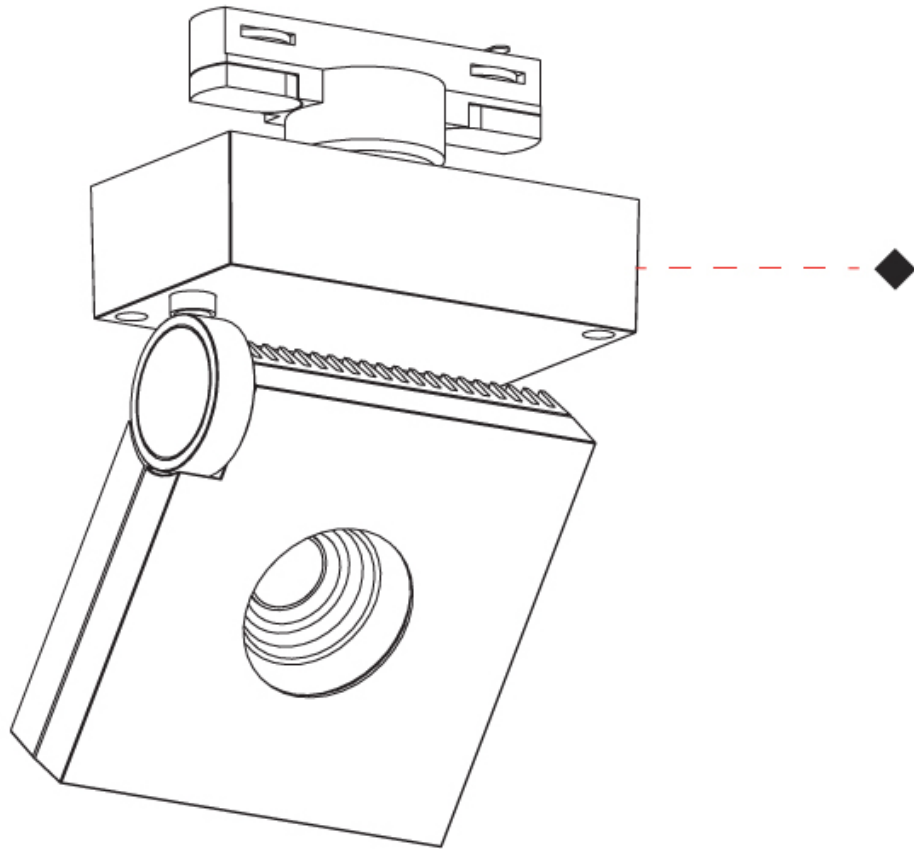

D96043

PROJECT _____

TYPE _____

SPECIFIER _____

QUANTITY _____

DATE _____

D