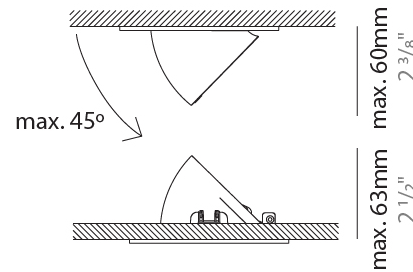

BRIDGE SINGLE RECESSED

D92116

base number

PROJECT	
TYPE	
SPECIFIER	
QUANTITY	
DATE	

1. To build a product code in our configurator select the specify button on the base model # product page
2. To build a manual product code on this datasheet choose from the options listed below in blue font and add the suffix to the base model #

GENERAL

Series: Bridge
Subseries: Bridge Single
Brand: Milan
Division: Design
Mounting Type: Recessed
Mounting Location: Ceiling
Subcategory: Spots

PHYSICAL

Shape: Round
Diameter (mm): 120
Diameter (in): 4 3/4
Height (mm): 60
Height (in): 2 3/8
Light Distribution: Adjustable / Direct
Weight (kg): 0.5
Weight (lbs): 1.2
Fixture Finish: WHI
Fixture Material: Aluminum

ELECTRICAL

Number of Lamps: 1
Lamp Type: LED
Max. Wattage Per Lamp (W): 10
Dimming: Non-Dimmable
Driver Included: Yes
Driver Location: External
Driver Type: Constant Current
Driver Class: Class 2
Input Voltage (V): 120
Constant Current (MA): 350
Upon Request: Dimming option available upon request

LED

Number of LEDs: 1
Color Temperature (°K): 3000
Max. Delivered Lumen (lm): 1010
CRI: >80 CRI
Lamp Life (hrs): 50000

OPTICAL

Reflector: 50

RATINGS AND CERTIFICATIONS

Certified By: CSA Certified to UL and CSA Standards
IP rating: IP20