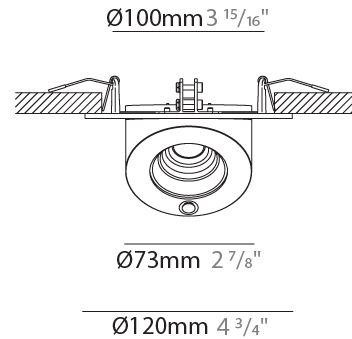

BRIDGE SINGLE RECESSED

D92116

base number

PROJECT	
TYPE	
SPECIFIER	
QUANTITY	
DATE	

1. To build a product code in our configurator select the specify button on the base model # product page
2. To build a manual product code on this datasheet choose from the options listed below in blue font and add the suffix to the base model #

GENERAL

Series: Bridge
Subseries: Bridge Single
Brand: Milan
Division: Design
Mounting Type: Recessed
Mounting Location: Ceiling
Subcategory: Spots

PHYSICAL

Shape: Round
Diameter (mm): 120
Diameter (in): 4 3/4
Height (mm): 60
Height (in): 2 3/8
Light Distribution: Adjustable / Direct
Weight (kg): 0.5
Weight (lbs): 1.2
Fixture Finish: WHI
Fixture Material: Aluminum

ELECTRICAL

Number of Lamps: 1
Lamp Type: LED
Max. Wattage Per Lamp (W): 10
Dimming: Non-Dimmable
Driver Included: Yes
Driver Location: External
Driver Type: Constant Current
Driver Class: Class 2
Input Voltage (V): 120
Constant Current (MA): 350
Upon Request: Dimming option available upon request

LED

Number of LEDs: 1
Color Temperature (°K): 3000
Max. Delivered Lumen (lm): 1010
CRI: >80 CRI
Lamp Life (hrs): 50000

OPTICAL

Reflector: 50

RATINGS AND CERTIFICATIONS

Certified By: CSA Certified to UL and CSA Standards
IP rating: IP20